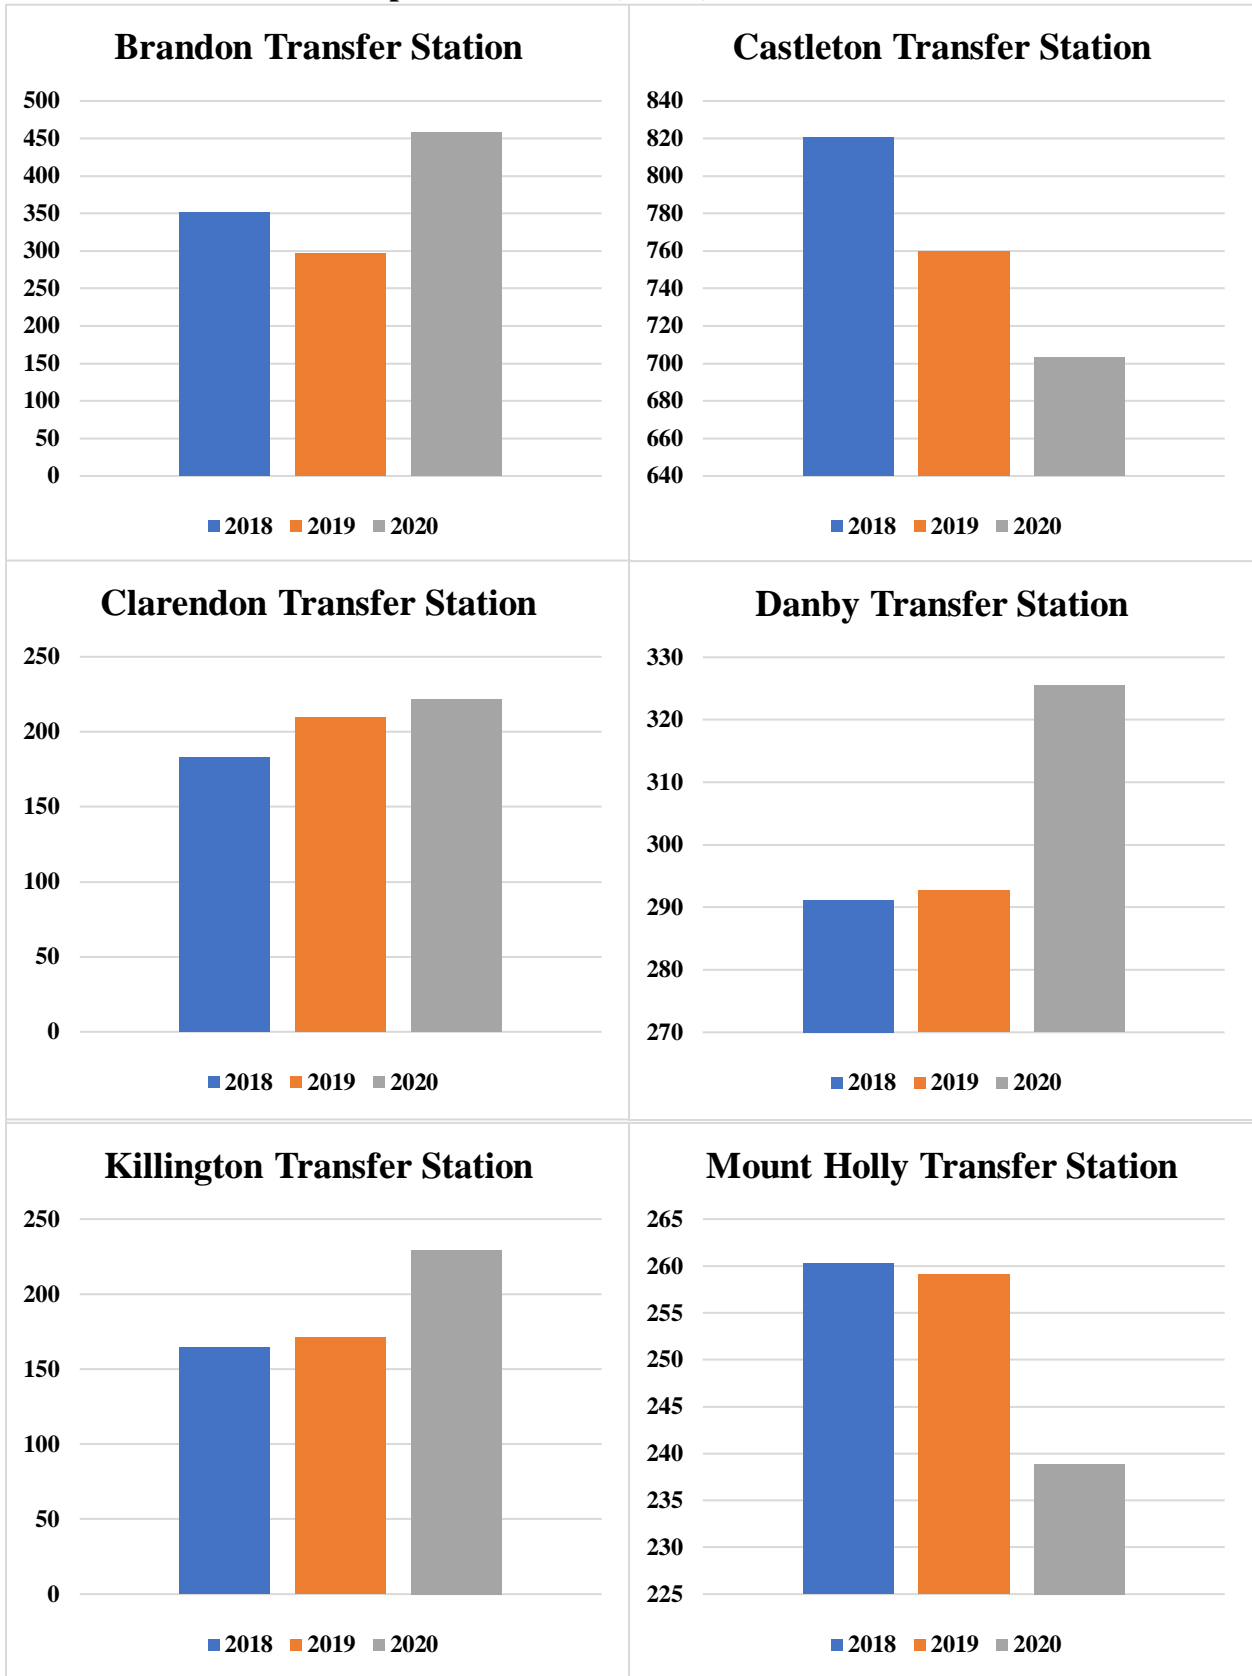

### Municipal Solid Waste (MSW) – Number of Tons

Municipal Solid Waste (MSW) – Number of Tons